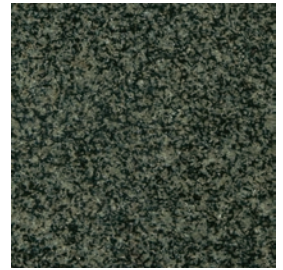

New Mahogany

Sage Green

China Green

Physical samples are available upon request.

Please read disclaimers below.

Kashmir White

Santa Cecilia Light

Tiger Skin White

Tiger Skin Light

Pink Luna

St. Andrews Gray

Black and White

Moon Pearl

Misty Grey

Black Impala

Visag Blue

Blue Pearl

Azul Mahogany

Black Pearl

Emerald Pearl

Uba Tuba

Verde Pompeii

Verde Butterfly

Black Galaxy