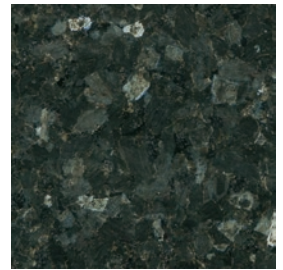

New Mahogany

Sage Green

China Green

Physical samples are available upon request.

Please read disclaimers below.

Kashmir White

Santa Cecilia Light

Tiger Skin White

Tiger Skin Light

Pink Luna

St. Andrews Gray

Black and White

Moon Pearl

Misty Grey

Black Impala

Visag Blue

Blue Pearl

Azul Mahogany

Black Pearl

Emerald Pearl

Uba Tuba

Verde Pompeii

Verde Butterfly

Black Galaxy