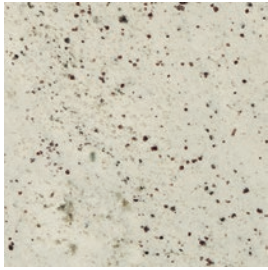

Boamoral Rosa

China Red

Boamoral Red

Multi-Color Red

Canadian Gold

Baltic Brown

Sapphire Brown

Tan Brown

New Mahogany

Sage Green

China Green

Physical samples are available upon request.

Please read disclaimers below.

Kashmir White

Santa Cecilia Light

Tiger Skin White

Tiger Skin Light

Pink Luna

St. Andrews Gray

Black and White

Moon Pearl

Misty Grey

Black Impala

Visag Blue