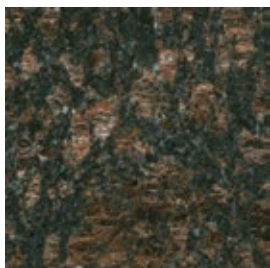

Boamoral Rosa

China Red

Boamoral Red

Multi-Color Red

Canadian Gold

Baltic Brown

Sapphire Brown

Tan Brown

New Mahogany

Sage Green

China Green

GRANITE

Physical samples are available upon request.

Please read disclaimers on page 3

Kashmir White

Santa Cecilia Light