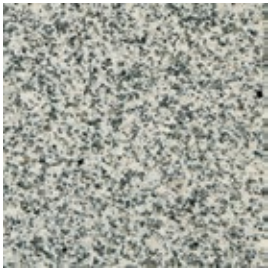

Boamoral Rosa

China Red

Boamoral Red

Multi-Color Red

Canadian Gold

Baltic Brown

Sapphire Brown

Tan Brown

New Mahogany

Sage Green

China Green

GRANITE

Physical samples are available upon request.

Please read disclaimers on page 3

Kashmir White

Santa Cecilia Light

Tiger Skin White

Tiger Skin Light

Pink Luna

St. Andrews Gray

Black and White

Moon Pearl

Misty Grey

Black Impala