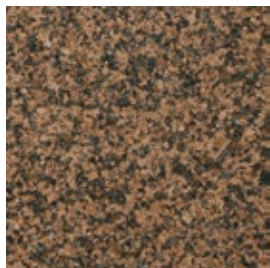

Boamoral Red