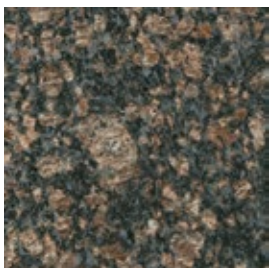

Boamoral Rosa

China Red

Boamoral Red

Multi-Color Red

Canadian Gold

Baltic Brown

Sapphire Brown

Tan Brown

New Mahogany

Sage Green

China Green

GRANITE

Physical samples are available upon request.

Please read disclaimers on page 3

Kashmir White

Santa Cecilia Light