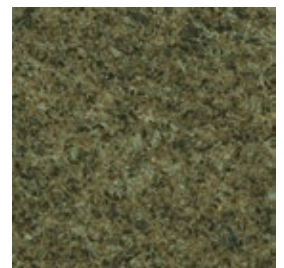

Boamoral Rosa

China Red

Boamoral Red

Multi-Color Red

Canadian Gold

Baltic Brown

Sapphire Brown

Tan Brown

New Mahogany

Sage Green

China Green

GRANITE

Physical samples are available upon request.

Please read disclaimers on page 3

Kashmir White

Santa Cecilia Light