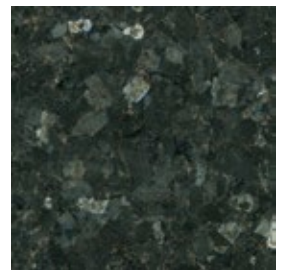

New Mahogany

Sage Green

China Green

GRANITE

Physical samples are available upon request.

Please read disclaimers on page 3

Kashmir White

Santa Cecilia Light

Visag Blue

Blue Pearl

Azul Mahogany

Black Pearl

Emerald Pearl

Uba Tuba

Verde Pompeii

Verde Butterfly