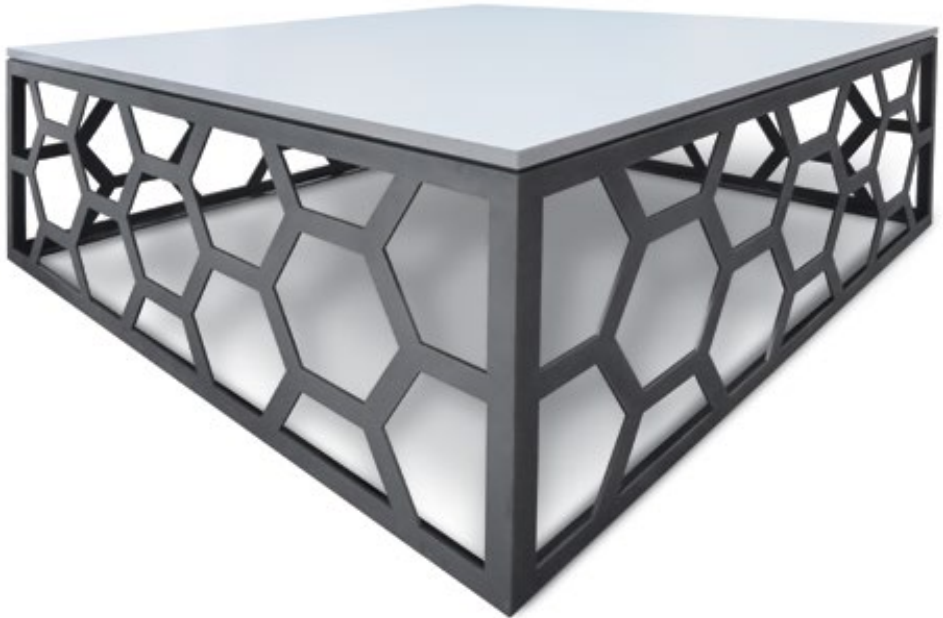

We strive to always meet our clients vision and design intent in all the furniture pieces we create at Mandy Li Collection.